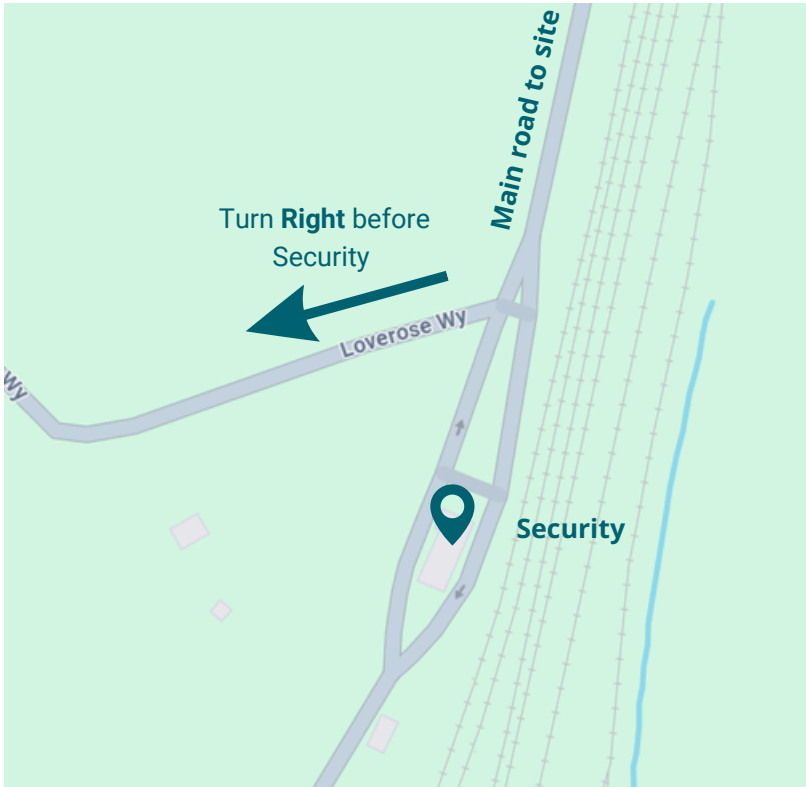

# How to find us

ACE Building, Aberthaw Power Station, CF62 4ZW

You will come into site via the Main Road. You will see the main security building in front of you. You do not need to go to security. **Please turn right before Security.** Follow the road and the signs to the ACE Building.

Please **reverse park** upon your arrival at the Ace Building Car Park. Should you encounter any difficulties, kindly reach out to the **CCR Energy** team member you are scheduled to meet.

We are here at the **ACE Building.**

# Signing in

- To gain access to the Ace building please go through the main glass door. If your host is not there to welcome you please ring the doorbell mounted on the wall on the left-hand side of the door.
- There is a tablet on the table for visitors to sign in and out, please sign in before your meeting. Please ensure you sign out after your meeting.
- Should the fire alarm sound please follow your host to the fire assembly point in the car park, it is clearly sign posted.